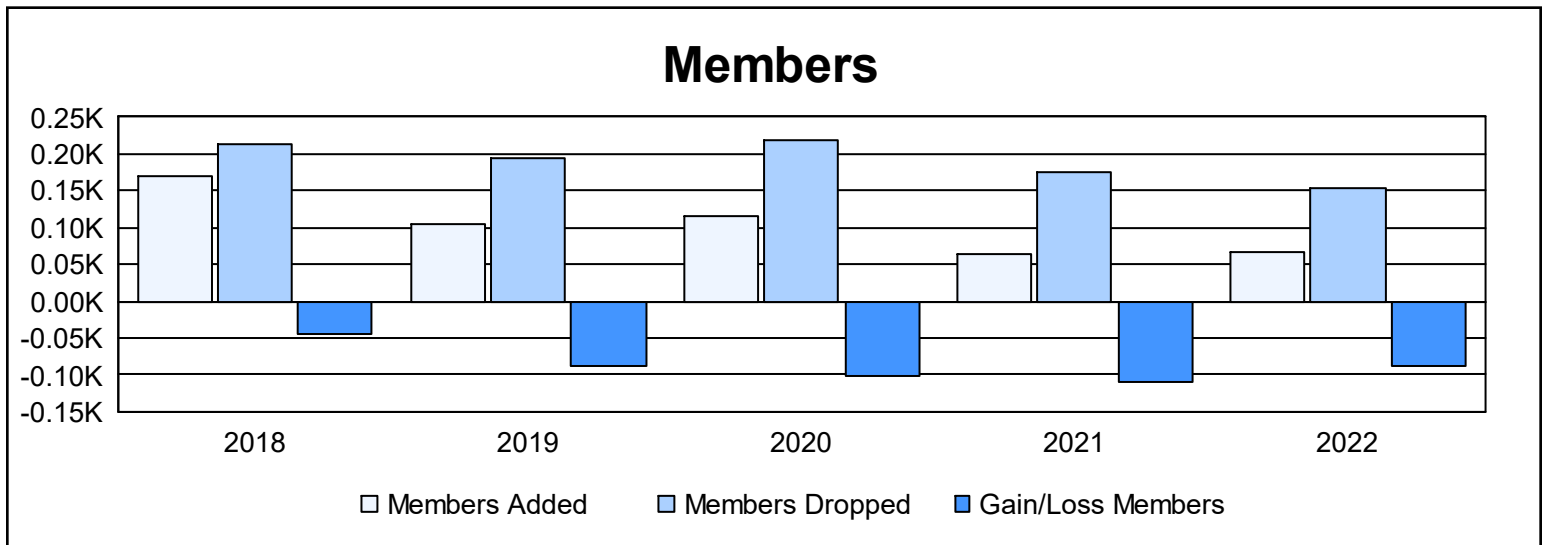

Year	New Clubs	Dropped Clubs	Gain/ Loss Clubs	New Members	Charter Members	Reinstate Members	Transfer Members	Total Member Added	Total Members Dropped	Gain/ Loss Members
2017-2018	0	0	0	165	0	2	2	169	214	-45
2018-2019	0	1	-1	101	0	3	1	105	194	-89
2019-2020	0	0	0	105	0	2	9	116	218	-102
2020-2021	0	0	0	62	0	2	0	64	174	-110
2021-2022	0	0	0	65	0	1	1	67	154	-87
<b>Average</b>	<b>0</b>	<b>0</b>	<b>0</b>	<b>100</b>	<b>0</b>	<b>2</b>	<b>3</b>	<b>104</b>	<b>191</b>	<b>-87</b>

### Membership Composition June 2022 Cumulative