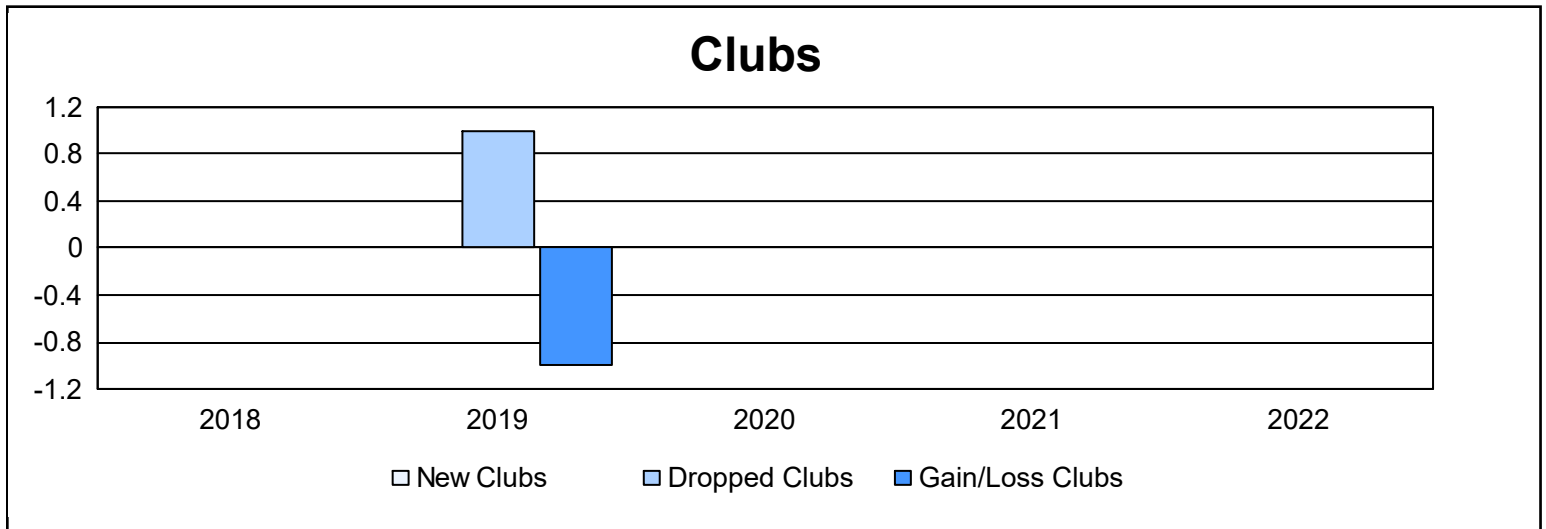

Year	New Clubs	Dropped Clubs	Gain/ Loss Clubs	New Members	Charter Members	Reinstate Members	Transfer Members	Total Member Added	Total Members Dropped	Gain/ Loss Members
2017-2018	0	0	0	165	0	2	2	169	214	-45
2018-2019	0	1	-1	101	0	3	1	105	194	-89
2019-2020	0	0	0	105	0	2	9	116	218	-102
2020-2021	0	0	0	62	0	2	0	64	174	-110
2021-2022	0	0	0	65	0	1	1	67	154	-87
<b>Average</b>	<b>0</b>	<b>0</b>	<b>0</b>	<b>100</b>	<b>0</b>	<b>2</b>	<b>3</b>	<b>104</b>	<b>191</b>	<b>-87</b>

### Membership Composition June 2022 Cumulative