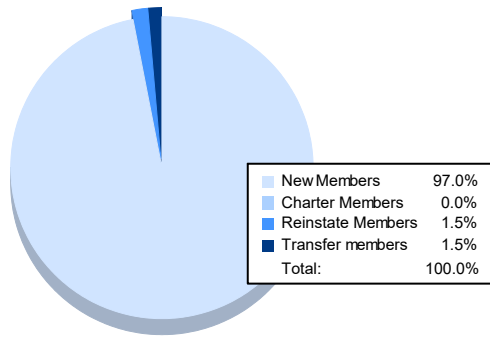

Year	New Clubs	Dropped Clubs	Gain/ Loss Clubs	New Members	Charter Members	Reinstate Members	Transfer Members	Total Member Added	Total Members Dropped	Gain/ Loss Members
2017-2018	0	0	0	165	0	2	2	169	214	-45
2018-2019	0	1	-1	101	0	3	1	105	194	-89
2019-2020	0	0	0	105	0	2	9	116	218	-102
2020-2021	0	0	0	62	0	2	0	64	174	-110
2021-2022	0	0	0	65	0	1	1	67	154	-87
<b>Average</b>	<b>0</b>	<b>0</b>	<b>0</b>	<b>100</b>	<b>0</b>	<b>2</b>	<b>3</b>	<b>104</b>	<b>191</b>	<b>-87</b>

### Membership Composition June 2022 Cumulative